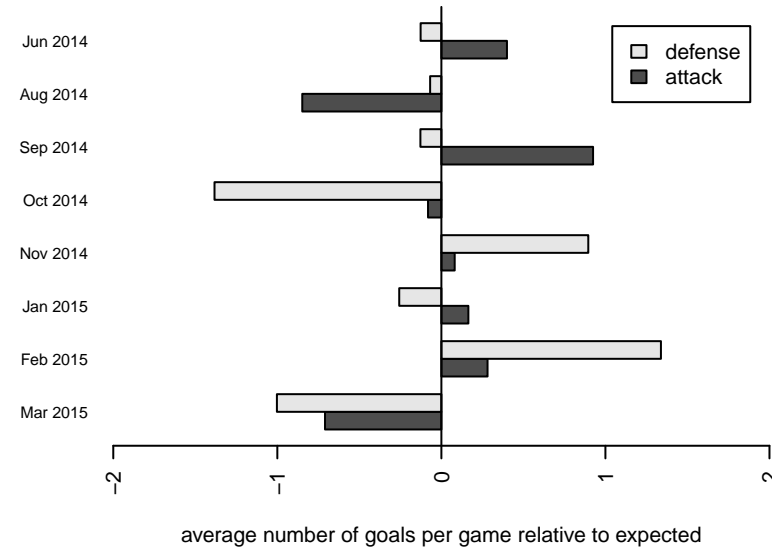

Performance relative to 13 month average