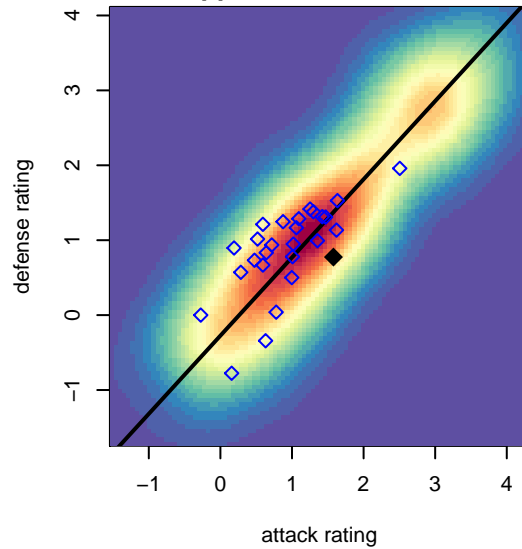

# MIFC Maroon G00

Mercer Island FC  
 Mercer Island, WA  
 G00 total strength=1139  
 attack=4.85 defense=2.17  
 fall league = NPSL G14D1  
 spr league = Spr NPSL G14D1  
 notes= Hill 2013

alt names used:  
 MERCER ISLAND FC MIFC MAROON 00 (WA  
 MIFC Maroon 00  
 MIFC Maroon 00 384/Hill  
 MIFC Maroon G00  
 MERCER ISLAND FCMIFC MAROON 00  
 MIFC Maroon 00

Venues played:  
 2014 Snohomish United Invit U14 Silver  
 2014 Blast Off GU14 A  
 2014 Bigfoot Gold U14  
 2014 NPSL G14D1  
 2014 Founders Cup G00  
 2014 Spr NPSL G14D1

**MIFC Maroon G00**  
 Dots are actual minus expected GF (blue circles) and GA (red triangles).  
 Blue line is smoothed change in attack strength. Red is smoothed change in defense strength.

**attack and defense variance (black dot)  
relative to other teams  
and top 10 in region**

**attack and defense rating  
relative to others at age  
and all opponents in last 13 months**

**Performance relative to 13 month average**