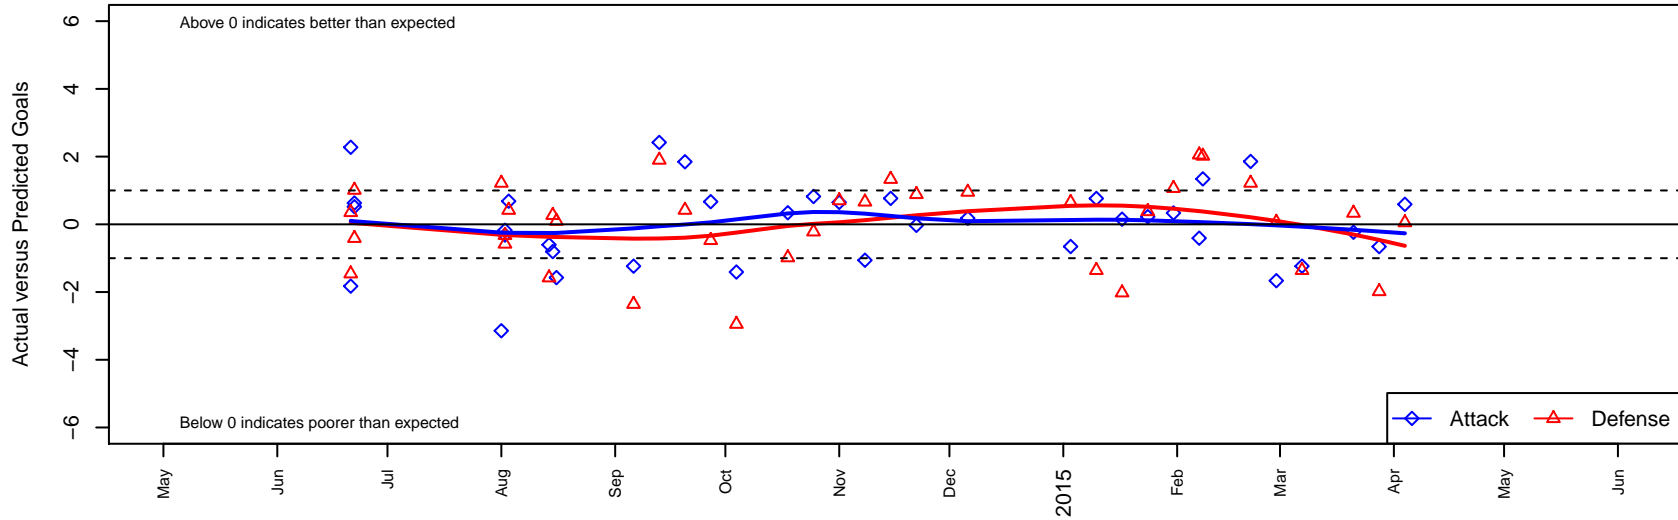

# MIFC Maroon G00

Mercer Island FC  
 Mercer Island, WA  
 G00 total strength=1139  
 attack=4.85 defense=2.17  
 fall league = NPSL G14D1  
 spr league = Spr NPSL G14D1  
 notes= Hill 2013

alt names used:  
 MERCER ISLAND FC MIFC MAROON 00 (WA  
 MIFC Maroon 00  
 MIFC Maroon 00 384/Hill  
 MIFC Maroon G00  
 MERCER ISLAND FCMIFC MAROON 00  
 MIFC Maroon 00

Venues played:  
 2014 Snohomish United Invit U14 Silver  
 2014 Blast Off GU14 A  
 2014 Bigfoot Gold U14  
 2014 NPSL G14D1  
 2014 Founders Cup G00  
 2014 Spr NPSL G14D1

**MIFC Maroon G00**  
 Dots are actual minus expected GF (blue circles) and GA (red triangles).  
 Blue line is smoothed change in attack strength. Red is smoothed change in defense strength.

**attack and defense variance (black dot)  
relative to other teams  
and top 10 in region**

**attack and defense rating  
relative to others at age  
and all opponents in last 13 months**

**Performance relative to 13 month average**