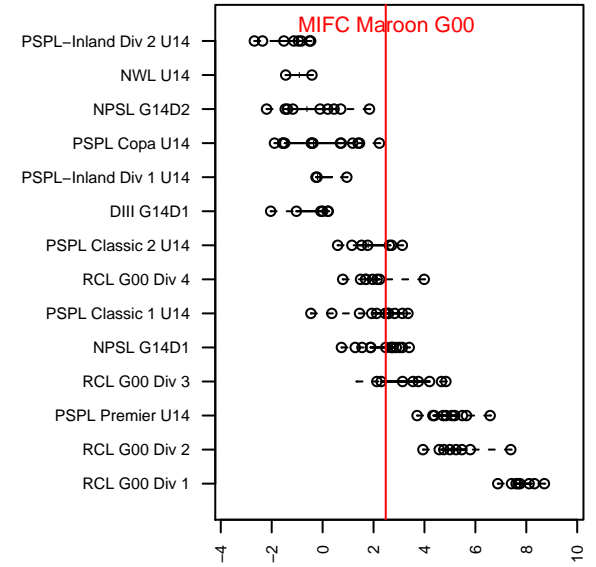

# MIFC Maroon G00

Mercer Island FC  
 Mercer Island, WA  
 G00 total strength=1139  
 attack=4.85 defense=2.17  
 fall league = NPSL G14D1  
 spr league = Spr NPSL G14D1  
 notes= Hill 2013

alt names used:  
 MERCER ISLAND FC MIFC MAROON 00 (WA  
 MIFC Maroon 00  
 MIFC Maroon 00 384/Hill  
 MIFC Maroon G00  
 MERCER ISLAND FCMIFC MAROON 00  
 MIFC Maroon 00

Venues played:  
 2014 Snohomish United Invit U14 Silver  
 2014 Blast Off GU14 A  
 2014 Bigfoot Gold U14  
 2014 NPSL G14D1  
 2014 Founders Cup G00  
 2014 Spr NPSL G14D1

**MIFC Maroon G00**  
 Dots are actual minus expected GF (blue circles) and GA (red triangles).  
 Blue line is smoothed change in attack strength. Red is smoothed change in defense strength.

**attack and defense variance (black dot)  
relative to other teams  
and top 10 in region**

**attack and defense rating  
relative to others at age  
and all opponents in last 13 months**

**Performance relative to 13 month average**