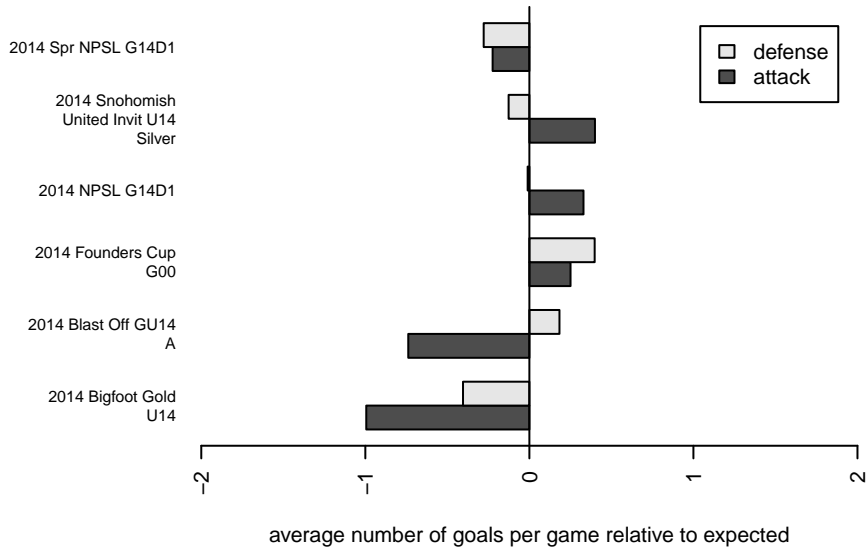

# MIFC Maroon G00

Mercer Island FC  
 Mercer Island, WA  
 G00 total strength=1139  
 attack=4.85 defense=2.17  
 fall league = NPSL G14D1  
 spr league = Spr NPSL G14D1  
 notes= Hill 2013

alt names used:  
 MERCER ISLAND FC MIFC MAROON 00 (WA  
 MIFC Maroon 00  
 MIFC Maroon 00 384/Hill  
 MIFC Maroon G00  
 MERCER ISLAND FCMIFC MAROON 00  
 MIFC Maroon 00

Venues played:  
 2014 Snohomish United Invit U14 Silver  
 2014 Blast Off GU14 A  
 2014 Bigfoot Gold U14  
 2014 NPSL G14D1  
 2014 Founders Cup G00  
 2014 Spr NPSL G14D1

**MIFC Maroon G00**  
 Dots are actual minus expected GF (blue circles) and GA (red triangles).  
 Blue line is smoothed change in attack strength. Red is smoothed change in defense strength.

**attack and defense variance (black dot)  
relative to other teams  
and top 10 in region**

**attack and defense rating  
relative to others at age  
and all opponents in last 13 months**

**Performance relative to 13 month average**